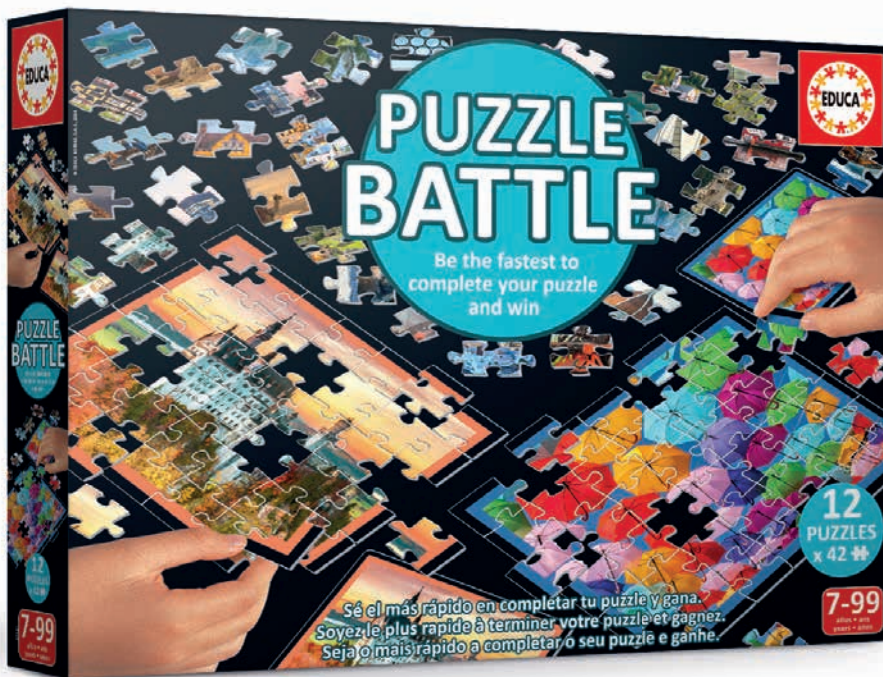

ARE YOU READY TO TEST YOUR SKILLS?

Welcome to Puzzle Battle, the fast-paced game that will put your speed, observation, and puzzle-solving abilities to the test! Compete against friends and family to see who can be the first to complete their puzzle and claim victory!

BIST DU BEREIT, DEINE FÄHIGKEITEN ZU TESTEN?

Willkommen bei Puzzle Battle, dem schnellen Spiel, das deine Schnelligkeit, Beobachtungsgabe und Puzzellösungsfähigkeiten auf die Probe stellt! Tritt gegen Freunde und Familie an, um zu sehen, wer als Erster sein Puzzle vervollständigt und den Sieg davonträgt!

SEI PRONTO A METTERE ALLA PROVA LE TUE ABILITÀ?

Benvenuto in Puzzle Battle, il gioco veloce che metterà alla prova la tua velocità, le tue capacità di osservazione e le tue abilità nel risolvere puzzle! Sfida amici e familiari per vedere chi riesce a completare il proprio puzzle per primo e a conquistare la vittoria!