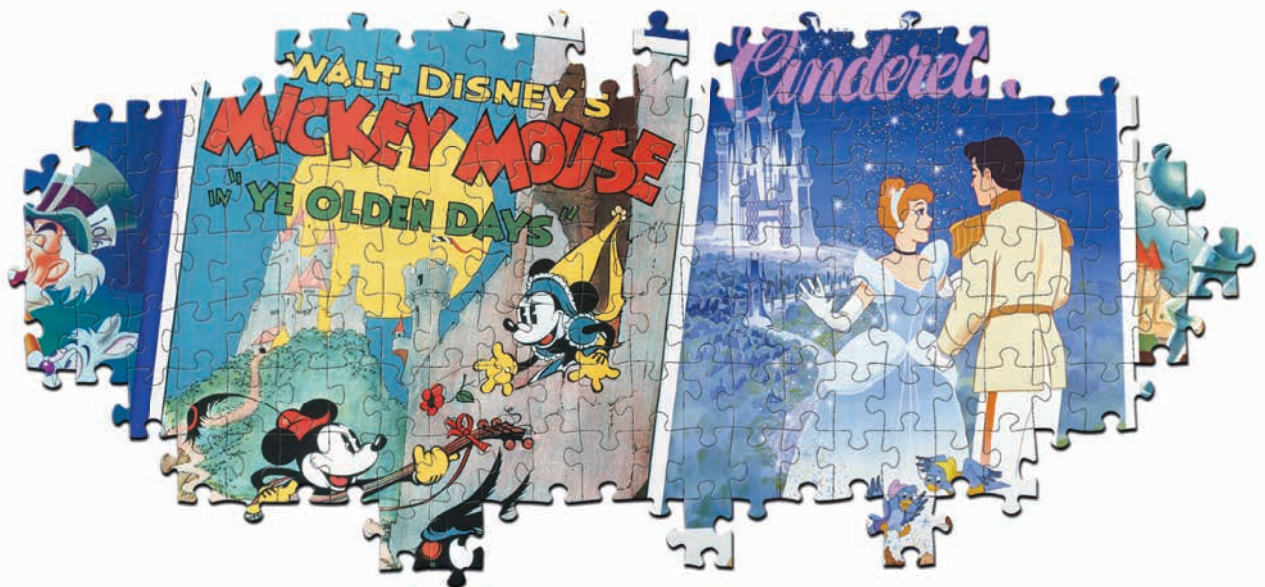

Kidult

© Disney

4000

20578 UE

DISNEY COLLAGE
POSTER

8 412668 205789

Pendiente de aprobación / En cours d'approbation / Pendente de aprovação / Final approval pending / Ausstehende Genehmigung.