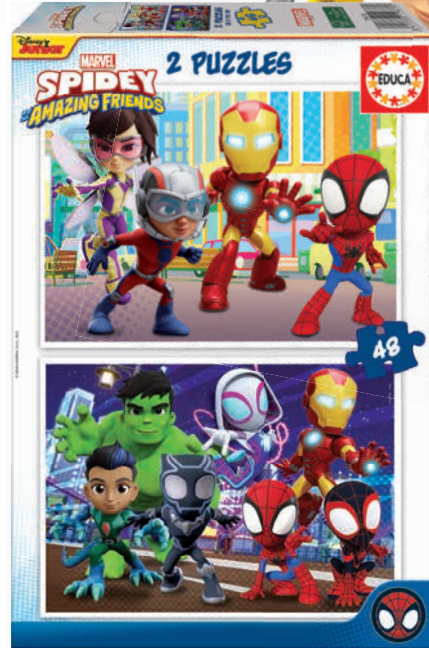

# MARVEL SPIDEY and his AMAZING FRIENDS

8 4 12668 192966

© MARVEL

**2x20 ♣**

UU 19296

**Spidey & his Amazing Friends**

8 4 12668 196780

© MARVEL