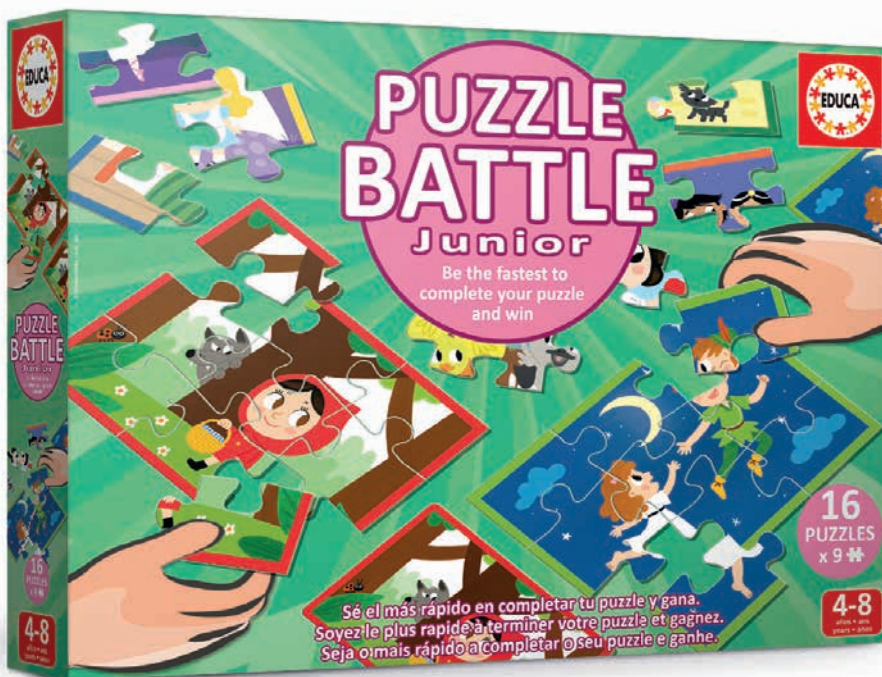

ARE YOU READY TO TEST YOUR SKILLS?

Welcome to Puzzle Battle, the fast-paced game that will put your speed, observation, and puzzle-solving abilities to the test! Compete against friends and family to see who can be the first to complete their puzzle and claim victory!

BIST DU BEREIT, DEINE FÄHIGKEITEN ZU TESTEN?

Willkommen bei Puzzle Battle, dem schnellen Spiel, das deine Schnelligkeit, Beobachtungsgabe und Puzzellösungsfähigkeiten auf die Probe stellt! Tritt gegen Freunde und Familie an, um zu sehen, wer als Erster sein Puzzle vervollständigt und den Sieg davonträgt!

SEI PRONTO A METTERE ALLA PROVA LE TUE ABILITÀ?

Benvenuto in Puzzle Battle, il gioco veloce che metterà alla prova la tua velocità, le tue capacità di osservazione e le tue abilità nel risolvere puzzle! Sfida amici e familiari per vedere chi riesce a completare il proprio puzzle per primo e a conquistare la vittoria!

20117 uc

16x9

Cuentos

8 412668 201170