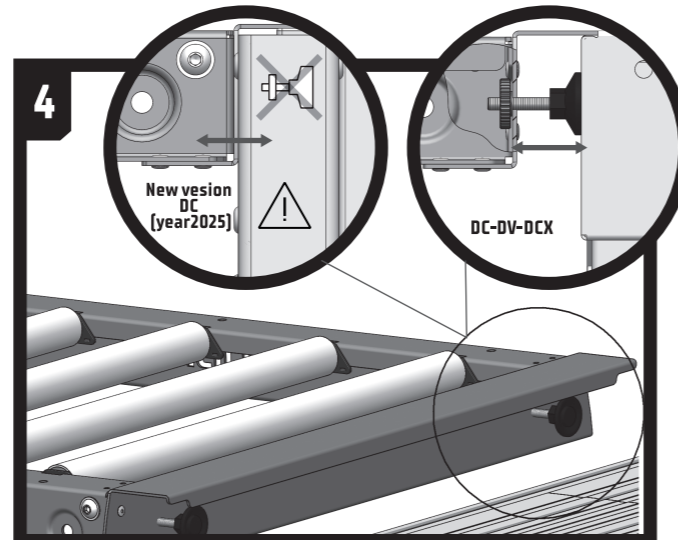

	DC	DV	DCX	DWD	DL	DS/DX
A	575 mm - 22 1/2 mm					
B	915 mm 36"	935 mm 36"	951 mm 37 7/16"	810 mm 31 7/8"	840 mm 33 1/16"	965 mm 38"

ACCESSORY DC/DV/DCX DWD/DL/DS/DX

ACCESORIO DC/DV/DCX/DWD/DL/DS/DX
ACCESSOIRES DC/DV/DCX/DWD/DL/DS/DX

Ref.51914

GERMANS BOADA S.A.
Avda. Olimpíades 89-91, 08191 RUBI - SPAIN.
Tel. +34 936 80 65 00. E-mail: info@rubi.com.
MADE IN SPAIN.
FEITO NA ESPANHA.

FOR DC/DV/DCX

INCLUDED

DIN 911 4mm
DIN 911 5mm
DIN 3110 13-17

FOR DWD/DL/DS/DX

INCLUDED

DIN 911 4mm
DIN 911 5mm
DIN 3110 13-17

ACCESSORY:

Ref.51917