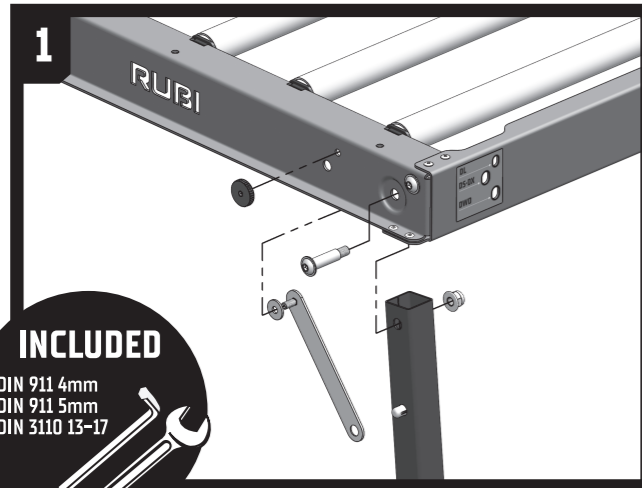

	DC	DV	DCX	DWD	DL	DS/DX
A	575 mm - 22 1/2 mm					
B	915 mm 36"	935 mm 36"	951 mm 37 7/16"	810 mm 31 7/8"	840 mm 33 1/16"	965 mm 38"

ACCESSORY DC/DV/DCX DWD/DL/DS/DX

ACCESORIO DC/DV/DCX/DWD/DL/DS/DX
ACCESSOIRES DC/DV/DCX/DWD/DL/DS/DX

Ref.51914

GERMANS BOADA S.A.
Avda. Olimpíades 89-91, 08191 RUBI - SPAIN.
Tel. +34 936 80 65 00. E-mail: info@rubi.com.
MADE IN SPAIN.
FEITO NA ESPANHA.

FOR DC/DV/DCX

INCLUDED

DIN 911 4mm
DIN 911 5mm
DIN 3110 13-17

FOR DWD/DL/DS/DX

INCLUDED

DIN 911 4mm
DIN 911 5mm
DIN 3110 13-17

ACCESSORY:

Ref.51917