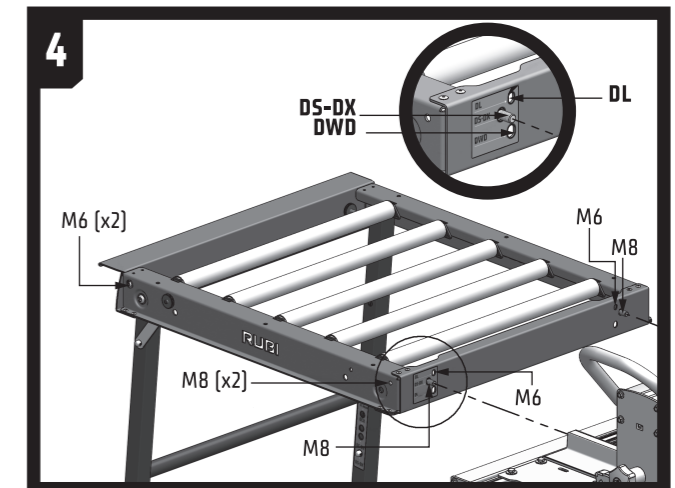

	DC	DV	DCX	DWD	DL	DS/DX
A	575 mm - 22 1/2 mm					
B	915 mm 36"	935 mm 36"	951 mm 37 7/16"	810 mm 31 7/8"	840 mm 33 1/16"	965 mm 38"

ACCESSORY DC/DV/DCX DWD/DL/DS/DX

ACCESORIO DC/DV/DCX/DWD/DL/DS/DX
ACCESSOIRES DC/DV/DCX/DWD/DL/DS/DX

Ref.51914

GERMANS BOADA S.A.
Avda. Olimpíades 89-91, 08191 RUBI - SPAIN.
Tel. +34 936 80 65 00. E-mail: info@rubi.com.
MADE IN SPAIN.
FEITO NA ESPANHA.

FOR DC/DV/DCX

INCLUDED

DIN 911 4mm
DIN 911 5mm
DIN 3110 13-17

FOR DWD/DL/DS/DX

INCLUDED

DIN 911 4mm
DIN 911 5mm
DIN 3110 13-17

ACCESSORY:

Ref.51917