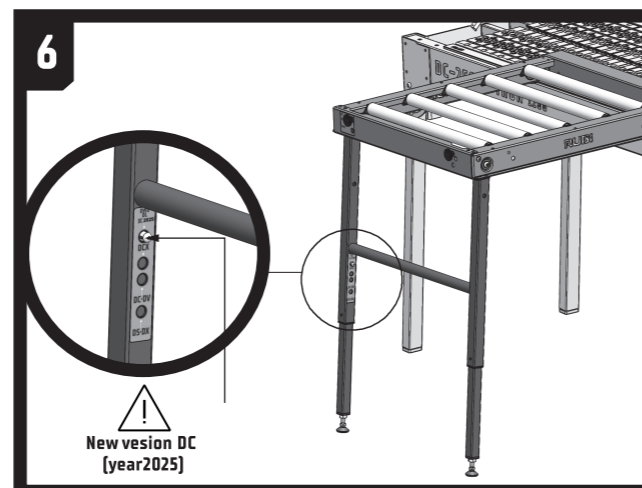

	DC	DV	DCX	DWD	DL	DS/DX
A	575 mm - 22 1/2 mm					
B	915 mm 36"	935 mm 36"	951 mm 37 7/16"	810 mm 31 7/8"	840 mm 33 1/16"	965 mm 38"

ACCESSORY DC/DV/DCX DWD/DL/DS/DX

ACCESORIO DC/DV/DCX/DWD/DL/DS/DX
ACCESSOIRES DC/DV/DCX/DWD/DL/DS/DX

Ref.51914

GERMANS BOADA S.A.
Avda. Olimpíades 89-91, 08191 RUBI - SPAIN.
Tel. +34 936 80 65 00. E-mail: info@rubi.com.
MADE IN SPAIN.
FEITO NA ESPANHA.

FOR DC/DV/DCX

INCLUDED

DIN 911 4mm
DIN 911 5mm
DIN 3110 13-17

FOR DWD/DL/DS/DX

INCLUDED

DIN 911 4mm
DIN 911 5mm
DIN 3110 13-17

ACCESSORY:

Ref.51917