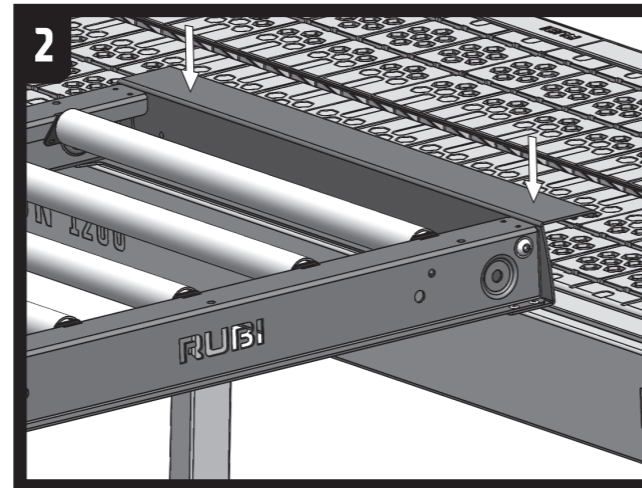

	DC	DV	DCX	DWD	DL	DS/DX
A	575 mm - 22 1/2 mm					
B	915 mm 36"	935 mm 36"	951 mm 37 7/16"	810 mm 31 7/8"	840 mm 33 1/16"	965 mm 38"

ACCESSORY DC/DV/DCX DWD/DL/DS/DX

ACCESORIO DC/DV/DCX/DWD/DL/DS/DX
ACCESSOIRES DC/DV/DCX/DWD/DL/DS/DX

Ref.51914

GERMANS BOADA S.A.
Avda. Olimpíades 89-91, 08191 RUBI - SPAIN.
Tel. +34 936 80 65 00. E-mail: info@rubi.com.
MADE IN SPAIN.
FEITO NA ESPANHA.

FOR DC/DV/DCX

INCLUDED

DIN 911 4mm
DIN 911 5mm
DIN 3110 13-17

FOR DWD/DL/DS/DX

INCLUDED

DIN 911 4mm
DIN 911 5mm
DIN 3110 13-17

ACCESSORY:

Ref.51917