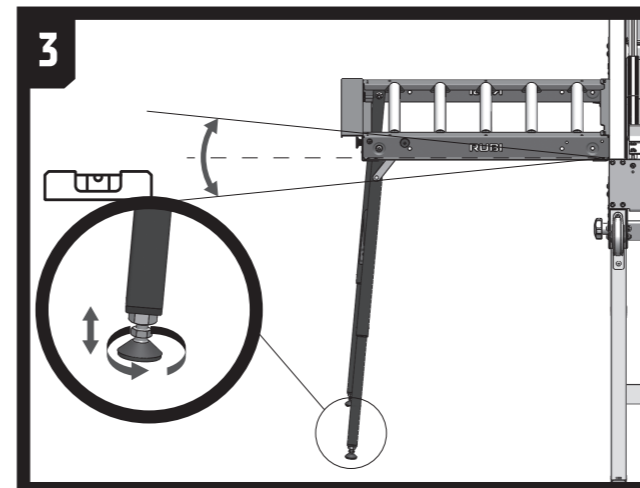

	DC	DV	DCX	DWD	DL	DS/DX
A	575 mm - 22 1/2 mm					
B	915 mm 36"	935 mm 36"	951 mm 37 7/16"	810 mm 31 7/8"	840 mm 33 1/16"	965 mm 38"

ACCESSORY DC/DV/DCX DWD/DL/DS/DX

ACCESORIO DC/DV/DCX/DWD/DL/DS/DX
ACCESSOIRES DC/DV/DCX/DWD/DL/DS/DX

Ref.51914

GERMANS BOADA S.A.
Avda. Olimpíades 89-91, 08191 RUBI - SPAIN.
Tel. +34 936 80 65 00. E-mail: info@rubi.com.
MADE IN SPAIN.
FEITO NA ESPANHA.

FOR DC/DV/DCX

INCLUDED

DIN 911 4mm
DIN 911 5mm
DIN 3110 13-17

FOR DWD/DL/DS/DX

INCLUDED

DIN 911 4mm
DIN 911 5mm
DIN 3110 13-17

ACCESSORY:

Ref.51917