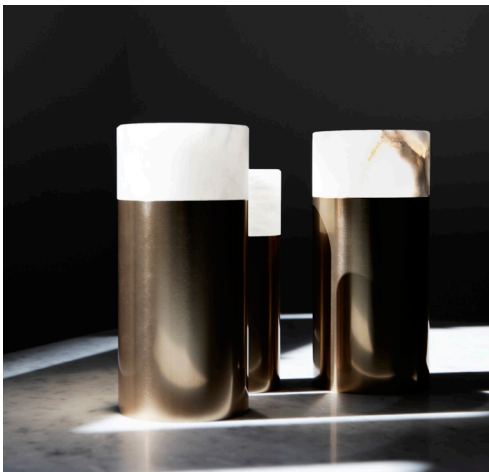

12HRS

12HRS

12HRS is a stylish portable battery lamp for the quality-conscious customer and will enrich any area with the feeling of the famous Danish "hygge".

A soft light shines through the alabaster stone, creating the same atmosphere as a burning candle.

LIGHT SOURCE SPECIFICATIONS

Light Source	1W LED White warm
Colour	2400K*
Lumen	90 Lumen*
CRI	90 +
Lifespan	50.000+

*Due to variations in the Alabaster stone variations may occur

OPERATION TIME

No dim	12 hours
Medium dim	35 hours
Dimmed	120 hours