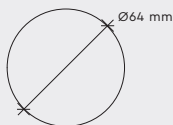

DATA

Collection	ONE A
Product	12HRS
Article no.	1A12.5000.xx

SPECIFICATIONS

LAMP:

Weight	625g
Material	Aluminium, Alabaster
Dimensions	Ø64 mm, H:170 mm
Labelling	CE

CHARGING CUBE:

Weight	126g
Material	Wood
Dimensions	W: 79 mm, H:45 mm

BATTERY SPECIFICATIONS

Battery	Ni-MH 4-3A
Voltage	1.2V
Energy charge	3800mAh
No. of cells	4

LIGHT SOURCE SPECIFICATIONS

Light Source	1W LED White warm
Colour	2400K*
Lumen	90 Lumen*
CRI	90 +
Lifespan	50.000+

*Due to variations in the Alabaster stone variations may occur

OPERATION TIME

No dim	12 hours
Medium dim	35 hours
Dimmed	120 hours

XX-COLOUR CODES

92X Black CB	93X Elephant Grey CB	97X Gold CB
98 Silver	99X Bronze CB	

FEATURES

• ON/OFF/DIM

ON/OFF button is placed on the bottom of the product. Press the button once to turn the light ON or OFF. To dim the light, turn the light on, then press and hold the button until the light has reached the wanted luminosity.

• CHARGE LEVEL

The LED light on the bottom of the product indicates the charge level
GREEN: charge level >90%
RED: charge level <25%

• HOW TO CHARGE

Connect the Charging Cube to a power supply, then place the lamp in the charging cube.

The LED light in the alabaster stone will indicate the charging status
RED = charging
GREEN = fully charged