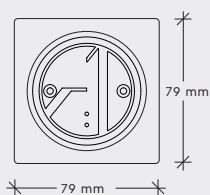

DATA

Collection	ONE A
Product	12HRS
Article no.	1A12.5000.xx

SPECIFICATIONS

LAMP:

Weight	625g
Material	Aluminium, Alabaster
Dimensions	Ø64 mm, H:170 mm
Labelling	CE

CHARGING CUBE:

Weight	126g
Material	Wood
Dimensions	W: 79 mm, H:45 mm

BATTERY SPECIFICATIONS

Battery	Ni-MH 4-3A
Voltage	1.2V
Energy charge	3800mAh
No. of cells	4

LIGHT SOURCE SPECIFICATIONS

Light Source	1W LED White warm
Colour	2400K*
Lumen	90 Lumen*
CRI	90 +
Lifespan	50.000+

*Due to variations in the Alabaster stone variations may occur

OPERATION TIME

No dim	12 hours
Medium dim	35 hours
Dimmed	120 hours

XX-COLOUR CODES

92X Black CB	93X Elephant Grey CB	97X Gold CB
98 Silver	99X Bronze CB	

FEATURES

• ON/OFF/DIM

ON/OFF button is placed on the bottom of the product. Press the button once to turn the light ON or OFF. To dim the light, turn the light on, then press and hold the button until the light has reached the wanted luminosity.

• CHARGE LEVEL

The LED light on the bottom of the product indicates the charge level
GREEN: charge level >90%
RED: charge level <25%

• HOW TO CHARGE

Connect the Charging Cube to a power supply, then place the lamp in the charging cube.

The LED light in the alabaster stone will indicate the charging status
RED = charging
GREEN = fully charged