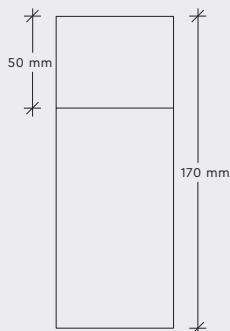

DATA

Collection	ONE A
Product	12HRS
Article no.	1A12.5000.xx

SPECIFICATIONS

LAMP:

Weight	625g
Material	Aluminium, Alabaster
Dimensions	Ø64 mm, H:170 mm
Labelling	CE

CHARGING CUBE:

Weight	126g
Material	Wood
Dimensions	W: 79 mm, H:45 mm

BATTERY SPECIFICATIONS

Battery	Ni-MH 4-3A
Voltage	1.2V
Energy charge	3800mAh
No. of cells	4

LIGHT SOURCE SPECIFICATIONS

Light Source	1W LED White warm
Colour	2400K*
Lumen	90 Lumen*
CRI	90 +
Lifespan	50.000+

*Due to variations in the Alabaster stone variations may occur

OPERATION TIME

No dim	12 hours
Medium dim	35 hours
Dimmed	120 hours

XX-COLOUR CODES

92X Black CB	93X Elephant Grey CB	97X Gold CB
98 Silver	99X Bronze CB	

FEATURES

• ON/OFF/DIM

ON/OFF button is placed on the bottom of the product. Press the button once to turn the light ON or OFF. To dim the light, turn the light on, then press and hold the button until the light has reached the wanted luminosity.

• CHARGE LEVEL

The LED light on the bottom of the product indicates the charge level
GREEN: charge level >90%
RED: charge level <25%

• HOW TO CHARGE

Connect the Charging Cube to a power supply, then place the lamp in the charging cube.

The LED light in the alabaster stone will indicate the charging status
RED = charging
GREEN = fully charged