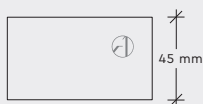

DATA

Collection	ONE A
Product	12HRS
Article no.	1A12.5000.xx

SPECIFICATIONS

LAMP:

Weight	625g
Material	Aluminium, Alabaster
Dimensions	Ø64 mm, H:170 mm
Labelling	CE

CHARGING CUBE:

Weight	126g
Material	Wood
Dimensions	W: 79 mm, H:45 mm

BATTERY SPECIFICATIONS

Battery	Ni-MH 4-3A
Voltage	1.2V
Energy charge	3800mAh
No. of cells	4

LIGHT SOURCE SPECIFICATIONS

Light Source	1W LED White warm
Colour	2400K*
Lumen	90 Lumen*
CRI	90 +
Lifespan	50.000+

*Due to variations in the Alabaster stone variations may occur

OPERATION TIME

No dim	12 hours
Medium dim	35 hours
Dimmed	120 hours

XX-COLOUR CODES

92X Black CB	93X Elephant Grey CB	97X Gold CB
98 Silver	99X Bronze CB	

FEATURES

• ON/OFF/DIM

ON/OFF button is placed on the bottom of the product. Press the button once to turn the light ON or OFF. To dim the light, turn the light on, then press and hold the button until the light has reached the wanted luminosity.

• CHARGE LEVEL

The LED light on the bottom of the product indicates the charge level
GREEN: charge level >90%
RED: charge level <25%

• HOW TO CHARGE

Connect the Charging Cube to a power supply, then place the lamp in the charging cube.

The LED light in the alabaster stone will indicate the charging status
RED = charging
GREEN = fully charged