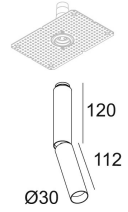

Date _____

Name _____

Client _____

Project name _____

Quote# _____

Type/Quantity _____

NEEDLE 1 TRC OK 92733
25015 9220

[Weblink](#)

AVAILABLE AS FROM 08/2019 (CONTACT US FOR MORE DETAILS)

Available colors: FLEMISH GOLD (25015 9220 FG)
BLACK BRONZE (25015 9220 BBR)

ADJUSTABLE 0-50°/350°
INCL. 1 x LED 4,1-8,7W / CRI>90 / 2700K / 355-629lm
INCL. 1 x LENS SP-33°
EXCL. LED POWER SUPPLY 350-700mA-DC
Other CRI or KELVIN on request

LED Technics: Light source: 629 lm // 8 W // 72 lm/W
Luminaire: 10 W

Class: III

Weight: 0.2 KG
Protection level: IP20
Minimum distance: n.a.

Requirements: CONNECTION TRIMLESS
LED POWER SUPPLY 350 / 500 / 700mA-DC DIM