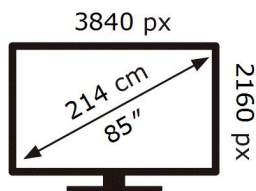

ENERG

SAMSUNG

TQ85QN90CAT

133 kWh/1000h

ABCDEF **G**

339 kWh/1000h

2019/2013