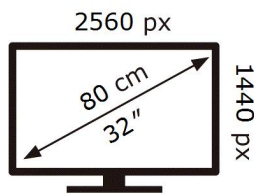

ENERG

SAMSUNG

S32AG504PU

36 kWh/1000h

ABCDEF **G**

HDR

61 kWh/1000h

2019/2013