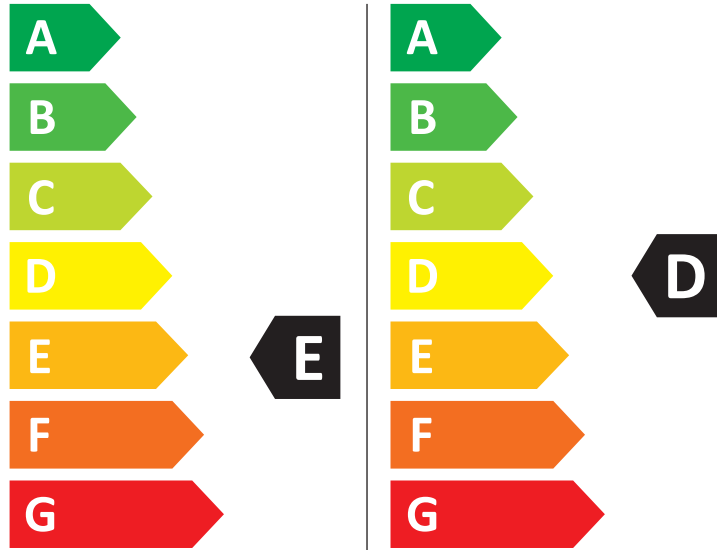

# ENERG

**SAMSUNG**

WD70T4046EW

🚰 267 kWh/100

💧 69 kWh/100

4,0 kg  7,0 kg

70 L  45 L

6:32  3:28

  
A**B**CDEFG

72 dB   
A**B**CD

2019/2014