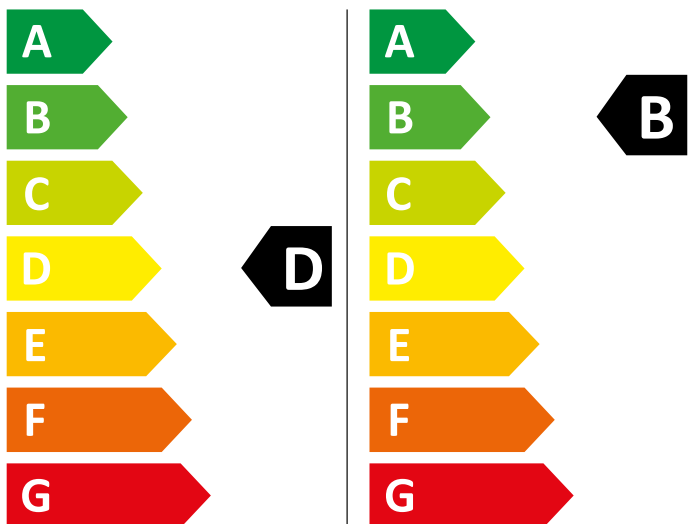

ENERG

WHIRLPOOL

PFFWDB 864349 BV FR

307 kWh/100

55 kWh/100

6,0 kg

8,0 kg

65 L