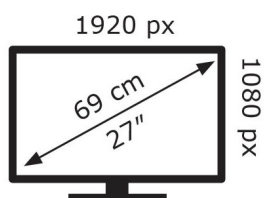

IIYAMA CORPORATION

XU2792HSU-B1 D

19 kWh/1000h

2019/2013