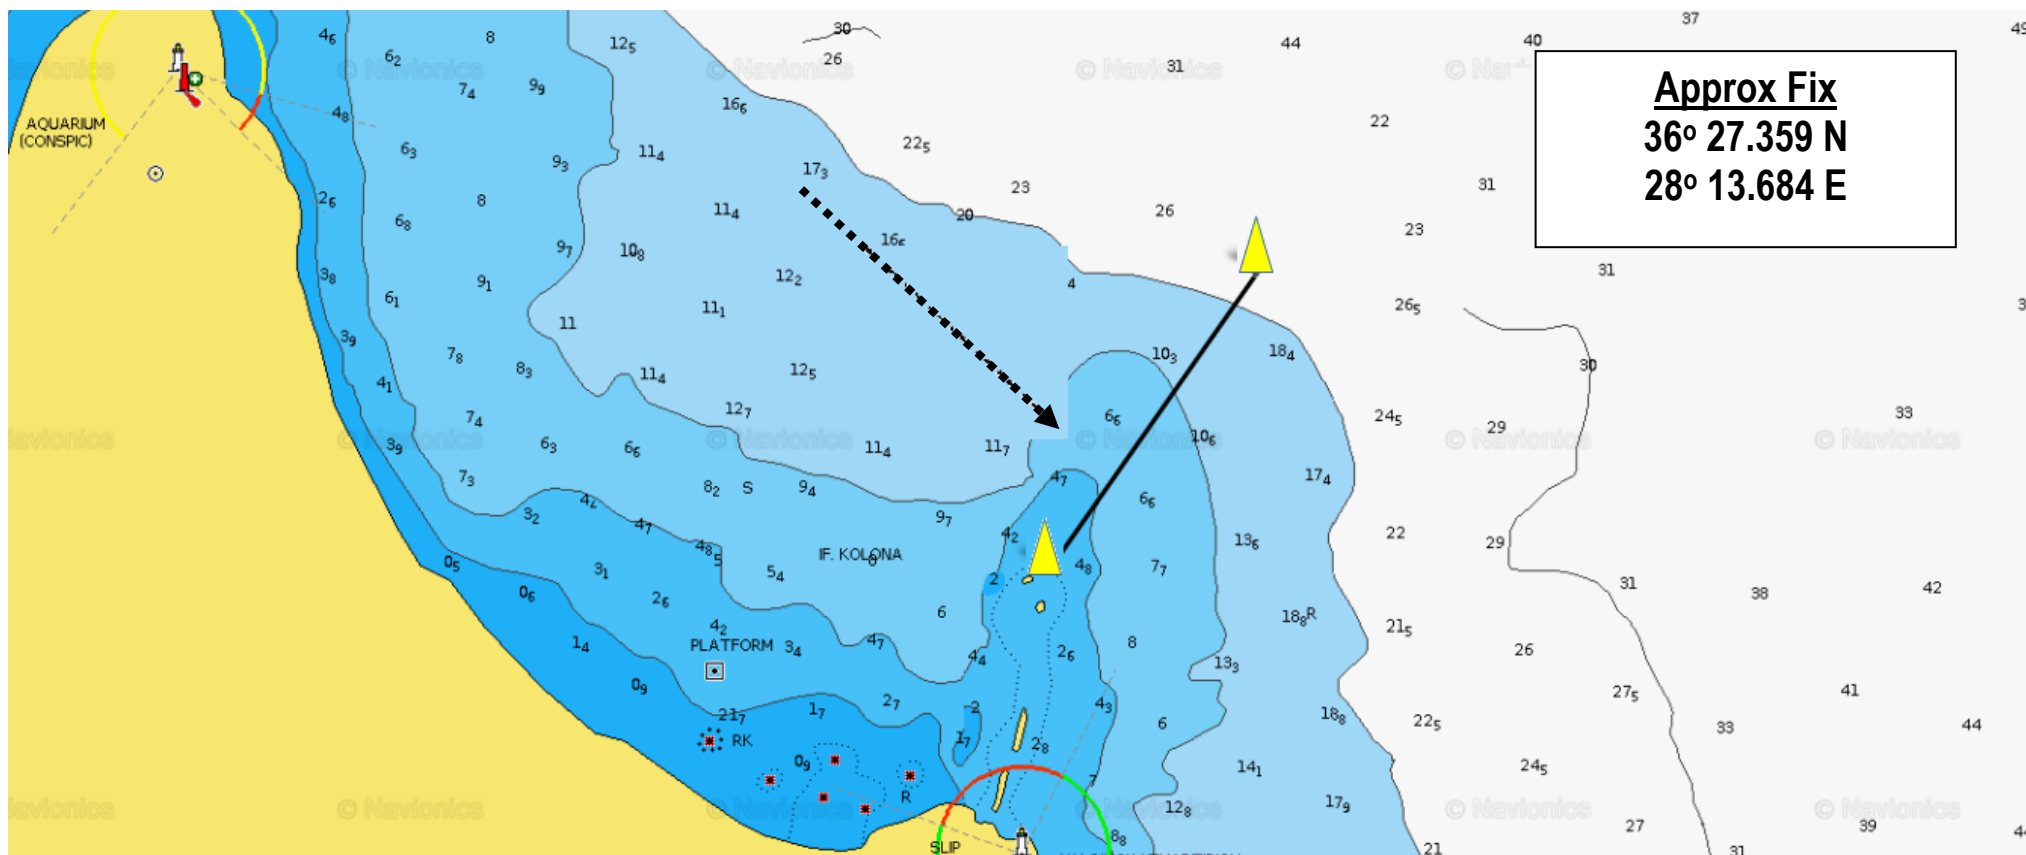

Diagram 1
Finish Rhodes – Panormitis

Diagram 2
Finish Panormitis – Chalki

Diagram 3
Finish Chalki – Rhodes

Channel Regatta 2017: The Route