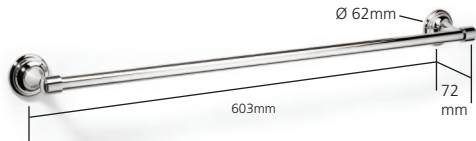

## N9551-A

Single towel rail with brass rail

Finishes: Chrome, Polished nickel, Stainless steel finish, Antique gold

UK and Worldwide Customer Service Team:  
+44 (0)121 766 4200  
[www.samuel-heath.co.uk](http://www.samuel-heath.co.uk)