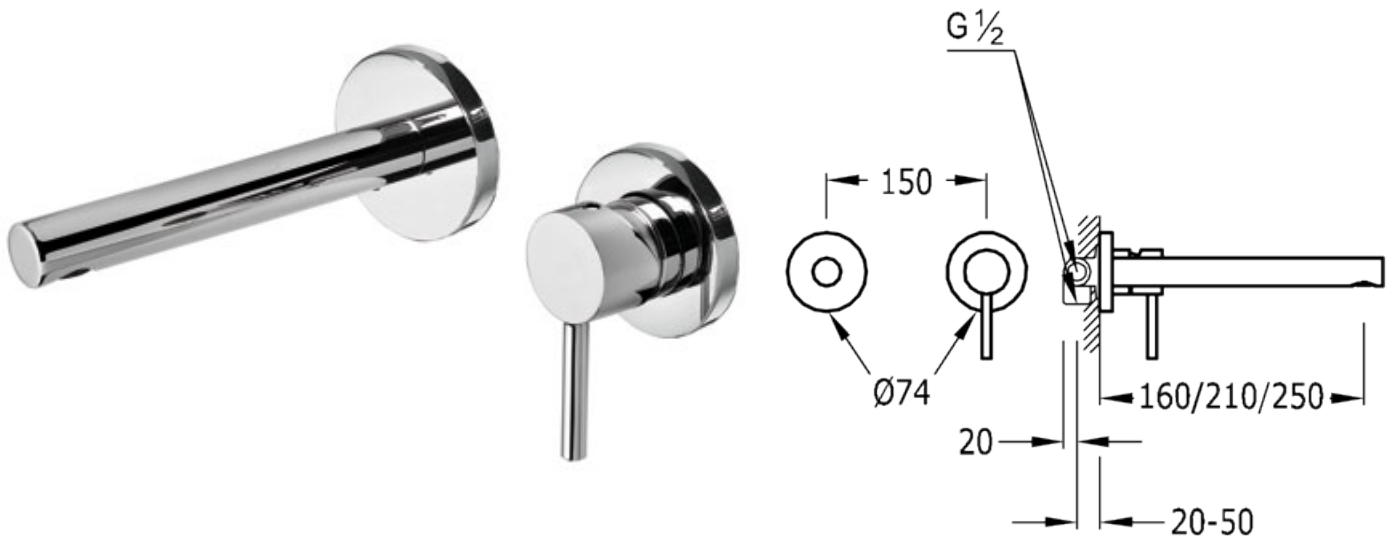

Single lever wall washbasin mixer; 210 mm: chrome finish, lever

Washbasin/kitchen  
 Mixer  
 Lever  
 Aerator  
 Built-in

CRO 06220070

CRO 06220071