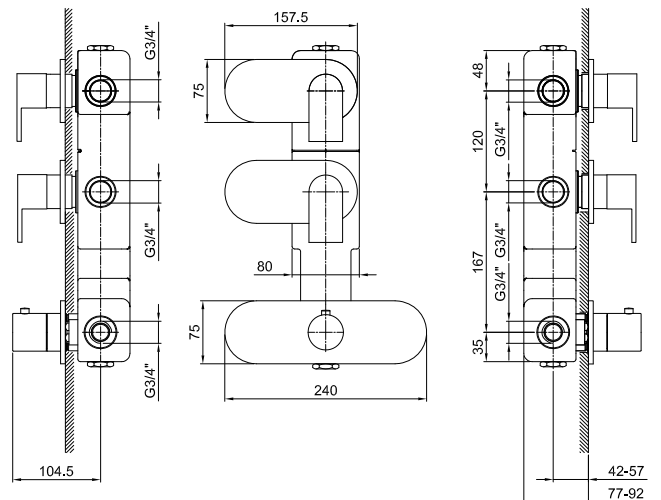

3/4" built-in thermostatic shower mixer - MARE

Art. 2002B+3902A

3/4" built-in thermostatic shower mixer

- nos. 2 3/4" outlets
- handles
- 3/4" inlets
- sound insulation system

External piece

Finishes:

- ☐ **Chrome** 51 02 2002B
- ☐ **Matt white** 51 29 2002B
- ☐ **Matt black** 51 13 2002B

Built-in piece

Finishes:

- ☐ 19 00 3902A

Project:

Room:

Date:

Comments:

Unrestricted outlet

Pressure (bar)	flow rate (l/min)
0,5	18
1	35
2	43
3	50
4	55

Certifications/Awards: