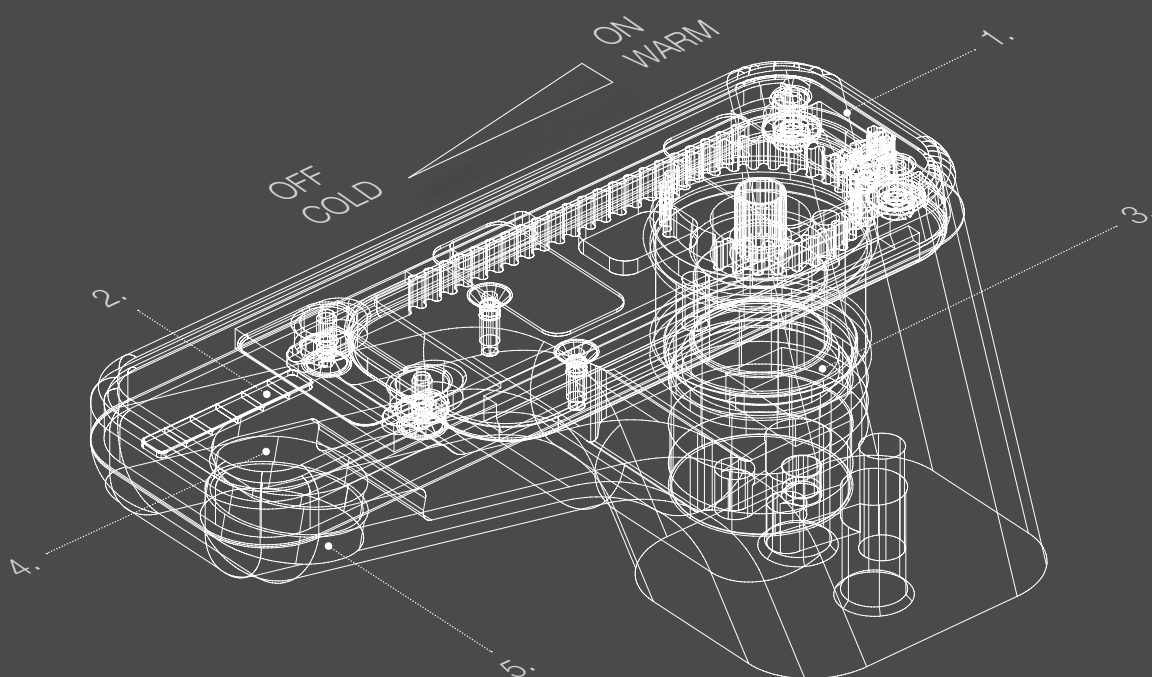

Conçus par l'architecte et designer Alain Berteau, les robinets de la collection SLIDE proposent une nouvelle interface de gestion de l'eau. Des poignées de commandes coulissantes activent des systèmes progressifs ou thermostatiques simples et robustes, généralement utilisés en milieu public ou hospitalier, et désormais adaptés à un usage résidentiel. Une ergonomie repensée, un design contemporain unique et sobre.

Het kraanwerk van de SLIDE-collectie, ontworpen door architect /designer Alain Berteau, stelt een nieuw concept voor van uw waterbeheer. Progressieve of thermostatische bedieningspanelen, veelal gebruikt in openbare locaties en in de medische sector, zijn vanaf heden eveneens beschikbaar voor residentieel gebruik. Een herdachte ergonomie, hedendaags design, uniek en sober.

Designed by architect designer Alain Berteau, the SLIDE faucet collection introduces a new water management interface. Sliders activate progressive or thermostatic systems, mostly used in public areas and hospitals equipments and now available for domestic uses. A new ergonomomy with a clean and highly distinctive design.

Finitions. Uitvoeringen. Finishes.

Chrome	ref. ----.11.--
Brushed Chrome	ref. ----.12.--
Nickel Mat	ref. ----.25.--
Pure White	ref. ----.26.--
Black Chrome	ref. ----.29.--

Features.

1. Ergonomic handle.
2. Unique sliding interface mechanism.
3. Progressive mixer cartridge.
4. Easy maintenance perlator.
5. Convenient orientable flow.

Slide