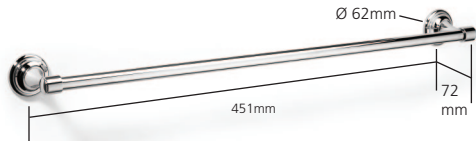

N9551

Single towel rail with brass rail

Finishes: Chrome, Polished nickel, Stainless steel finish, Antique gold

UK and Worldwide Customer Service Team:
+44 (0)121 766 4200
www.samuel-heath.co.uk

USA Customer Service Team:
www.samuel-heath.com