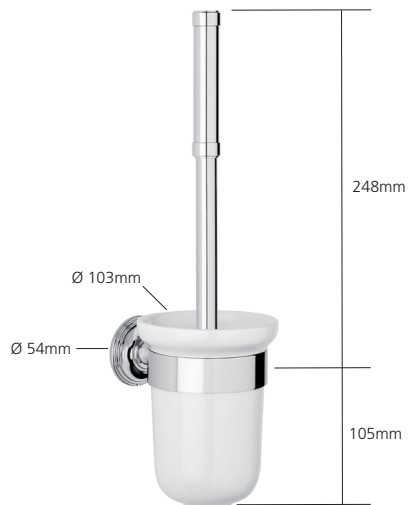

N6649W

Wall mounted toilet brush - White

Finishes: Chrome
Polished nickel
Stainless steel finish
Antique gold

UK and Worldwide Customer Service Team:
+44 (0)121 766 4200
www.samuel-heath.co.uk

USA Customer Service Team:
www.samuel-heath.com