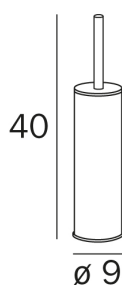

design Studio Inda

TECHNOLOGIES

VARIATIONS

COD AV014A

Wall-mounted / free-standing toilet
brush holder, white spare brush
included
Spare brush White

COD AV014B

Wall-mounted / free-standing toilet
brush holder, grey spare brush
included
Spare brush Grey