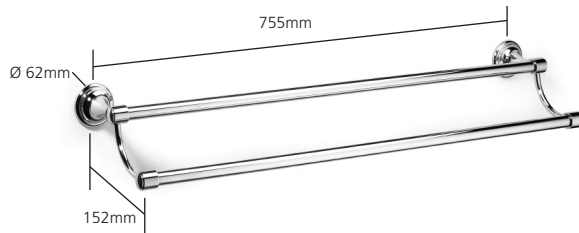

N9552-B

Double towel rail with brass rails

Finishes: Chrome, Polished nickel, Stainless steel finish, Antique gold

UK and Worldwide Customer Service Team:
+44 (0)121 766 4200
www.samuel-heath.co.uk

USA Customer Service Team:
www.samuel-heath.com