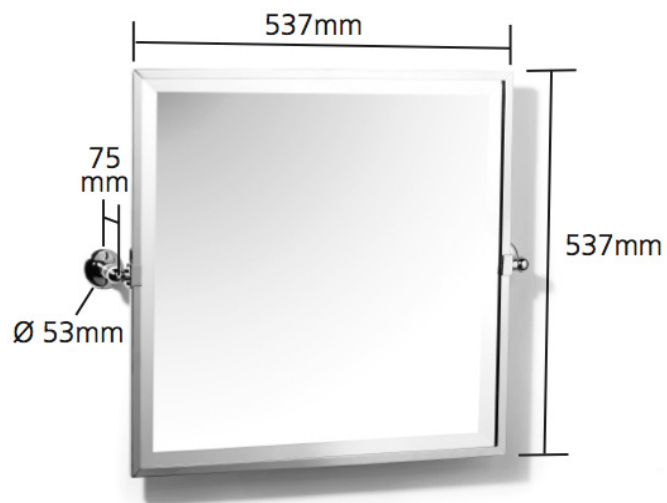

## L1149 Framed bevelled tilting mirror

Finishes: Chrome, Polished Nickel, Stainless Steel Finish Finishes, Non Lacquered Brass

UK and Worldwide Customer Service Team:  
+44 (0)121 766 4200  
[www.samuel-heath.co.uk](http://www.samuel-heath.co.uk)