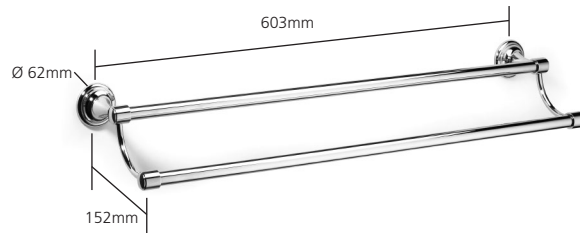

N9552-A

Double towel rail with brass rails

Finishes: Chrome, Polished nickel, Stainless steel finish, Antique gold

UK and Worldwide Customer Service Team:
+44 (0)121 766 4200
www.samuel-heath.co.uk

USA Customer Service Team:
www.samuel-heath.com