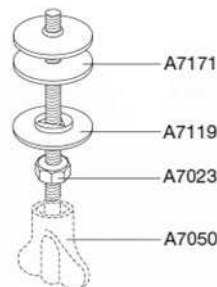

Pressalit Calmo 556
Toilet seat with soft close incl. hinge in stainless steel. Optional lift
-off function.

Features

Soft close

Item number

556000-BZ5999
EAN:5708590274188

Say goodbye to slamming seats. And welcome to Calmo - the calm luxury in everyday life. A seat with minimalistic and pure lines where soft close is taken for granted.

Colour

White

Description

PRESSALIT toilet seat with cover, model "Calmo", art. no. 556 made of colour ingrained duroplast with D72/BZ5/D02/D15 hinge of stainless steel.
- dismantling of seat/cover makes cleaning easier
- centre distance: D02/D15/D72: 133 - 215 mm, BZ5: 155 mm
- load - ring seat 240 kg
- suitable for universal toilets
- 10 year guarantee