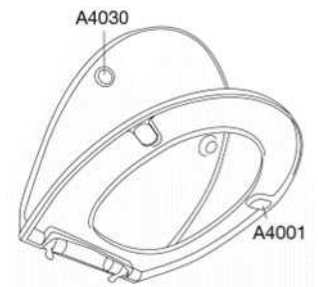

Pressalit Calmo 556
Toilet seat with soft close incl. hinge in stainless steel. Optional lift
-off function.

Features

Soft close

Item number

556000-BZ5999
EAN:5708590274188

Say goodbye to slamming seats. And welcome to Calmo - the calm luxury in everyday life. A seat with minimalistic and pure lines where soft close is taken for granted.

Colour

White

Description

PRESSALIT toilet seat with cover, model "Calmo", art. no. 556 made of colour ingrained duroplast with D72/BZ5/D02/D15 hinge of stainless steel.
- dismantling of seat/cover makes cleaning easier
- centre distance: D02/D15/D72: 133 - 215 mm, BZ5: 155 mm
- load - ring seat 240 kg
- suitable for universal toilets
- 10 year guarantee