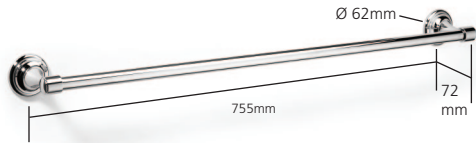

N9551-B

Single towel rail with brass rail

Finishes: Chrome, Polished nickel, Stainless steel finish, Antique gold

UK and Worldwide Customer Service Team:
+44 (0)121 766 4200
www.samuel-heath.co.uk

USA Customer Service Team:
www.samuel-heath.com