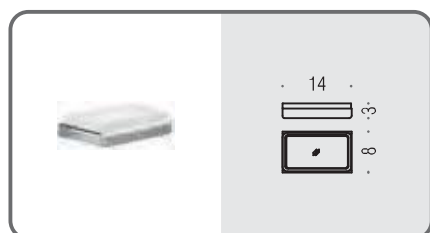

- Finitura: Satinata
Finish: Satin
- Complemento: Vetro acidato naturale
Complement: Natural acid glass

B7001
Porta sapone
Soap dish holder

B7002
Porta bicchiere
Glass holder

B9328
Spandisapone (L 0,22)
Soap dispenser