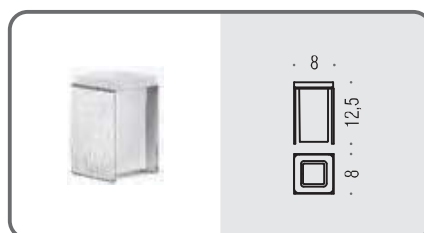

B7041 ☒ ☐
Porta bicchiere d'appoggio
Standing glass holder