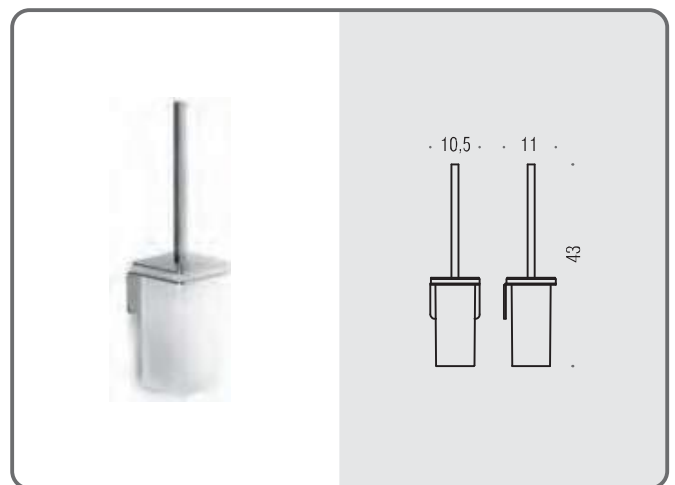

The Over collection has been specially designed for a wall and glass fixing with a special high performance double sided acrylic foam tape (3M™ VHB™). The technical characteristics of this collection, combined with a quick and easy mounting system, allow an use of the appliance even in difficult conditions without ever affecting the aesthetics or the durability of use. Adhesive strips are already preassembled on the piece and, for the preparation of the wall surface, inside the box there is a cleaning kit and a stick with the Activator/primer. **Attention:** we do not recommend the application of the pieces on surfaces particularly rough, as well as on painted walls.

B7009 ●
Porta salvietta
Towel holder

B7010 ●
Porta salvietta
Towel holder

B7011 ●
Porta salvietta
Towel holder

B7071 ●
Porta riviste
Magazine rack

B7006 ●●
Porta scopino d'appoggio
Standing brush holder

B7007 ●●
Porta scopino
Hanging brush holder