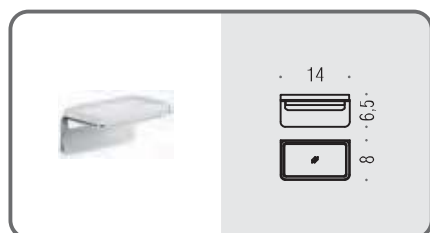

- Finitura: Satinata
Finish: Satin
- Complemento: Vetro acidato naturale
Complement: Natural acid glass

B7001
Porta sapone
Soap dish holder

B7002
Porta bicchiere
Glass holder

B9328
Spandisapone (L 0,22)
Soap dispenser