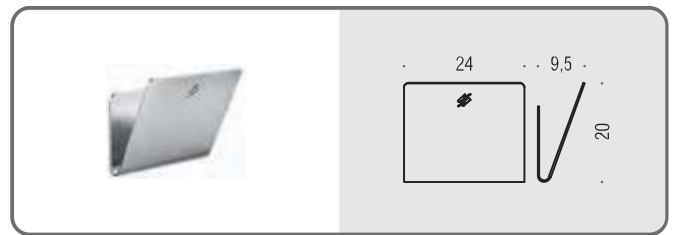

B7071 ●
Porta riviste
Magazine rack