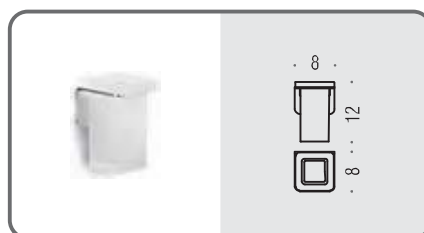

- Finitura: Satinata
Finish: Satin
- Complemento: Vetro acidato naturale
Complement: Natural acid glass

B7001
Porta sapone
Soap dish holder

B7002
Porta bicchiere
Glass holder

B9328
Spandisapone (L 0,22)
Soap dispenser