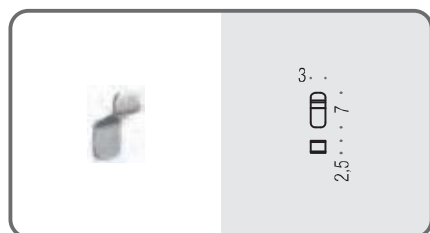

GM17 ☐
Appenditutto
Hook