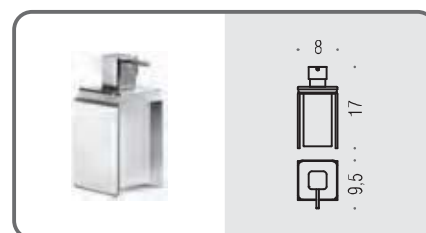

B9329 ☒ ☐
Spandisapone (L 0,22) d'appoggio
Standing soap dispenser