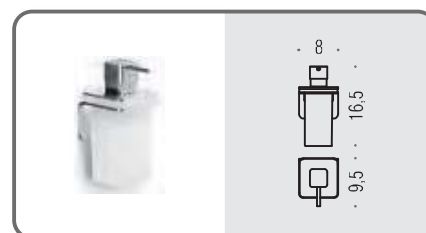

- Finitura: Satinata
Finish: Satin
- Complemento: Vetro acidato naturale
Complement: Natural acid glass

B7001
Porta sapone
Soap dish holder

B7002
Porta bicchiere
Glass holder

B9328
Spandisapone (L 0,22)
Soap dispenser